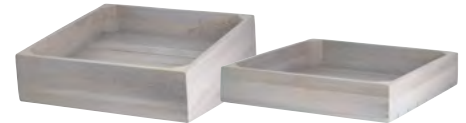

DWFBWDBASK1SGW
Square Bread Basket Angled L W 14"
DWFBWDBASK2SGW
Square Flat Basket L W 14"

Universal stand fits 3 size containers