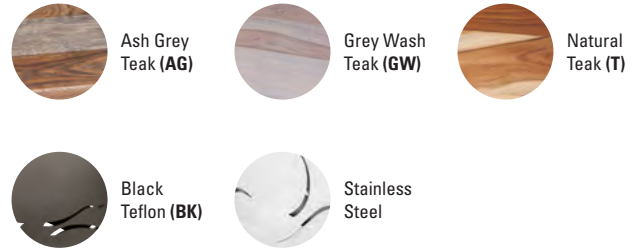

sophistication for any setting

The Fusion Buffet System is a unique and versatile solution for your foodservice presentation. With multi-sized risers, juicers, and baskets, you can mix and match your display with the numerous wood & metal finishes available. Designed from reclaimed wood, the teak products are environmentally friendly and cost effective, while its natural properties make it resistant to heat, light and moisture. Resin, tempered glass or teak wood tiles can also be used to add new heights, while the 14" risers can be outfitted with universal inserts that make cooking and heating easier.

finish options available

multi-functional action station

All 14" Fusion risers can be outfitted with induction, grill tops, fusion bowls, teak, glass or resin tiles.

induction range

DWFB147WDAG Square Riser L W 14" H 7"
DWELIN300B Induction Warmer 300 Watt
DWELIN1800B Induction Range 1800 Watt
DWFB14ADAP SS Fusion Induction Adapter Ring
DWFB14ADAPBK Black Fusion Induction Adapter Ring
(Adapter Ring required with Induction Ranges)

grill

DWFB147WDT
Square Riser L W 14" H 7"
DWFB14GRILL
Square Grill L W 14"

fusion bowls

DWFB147WDGW
Square Riser L W 14" H 7"
DWFB14ADAPBK
Divided Square L W 16" 2" Deep

teak, glass & resin tiles

DWFB147WDGW
Square Riser L W 14" H 7"
DWFBGL14F
L W 14" Square