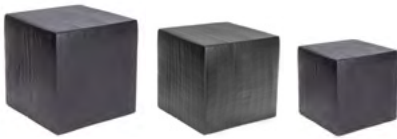

carved risers

KMK2535ES Carved Riser/Box L W 8" H 8" Espresso
KMK2534ES Carved Riser/Box L W 6" H 6" Espresso
KMK2533ES Carved Riser/Box L W 4" H 4" Espresso